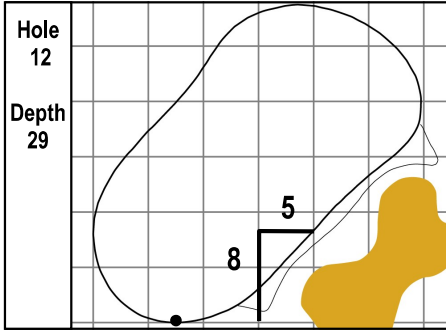

106th PGA CHAMPIONSHIP  
Valhalla Golf Club • Louisville, Kentucky  
Saturday, May 18, 2024 • Round 3

Gridlines are shown at 5 Yard Increments