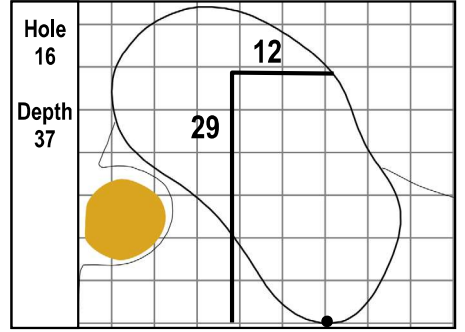

106th PGA CHAMPIONSHIP  
Valhalla Golf Club • Louisville, Kentucky  
Saturday, May 18, 2024 • Round 3

Gridlines are shown at 5 Yard Increments