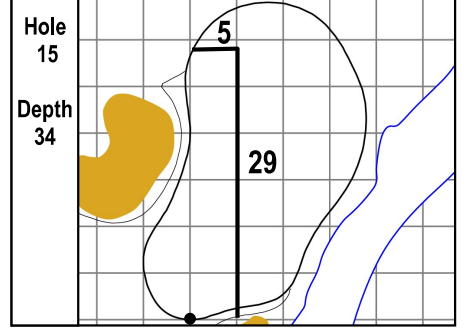

106th PGA CHAMPIONSHIP  
Valhalla Golf Club • Louisville, Kentucky  
Saturday, May 18, 2024 • Round 3

Gridlines are shown at 5 Yard Increments