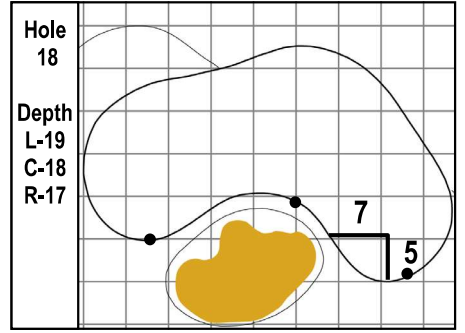

106th PGA CHAMPIONSHIP  
Valhalla Golf Club • Louisville, Kentucky  
Saturday, May 18, 2024 • Round 3

Gridlines are shown at 5 Yard Increments