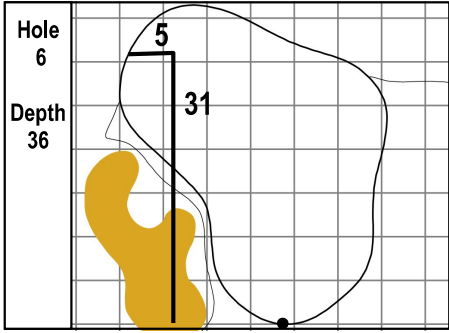

106th PGA CHAMPIONSHIP  
Valhalla Golf Club • Louisville, Kentucky  
Saturday, May 18, 2024 • Round 3

Gridlines are shown at 5 Yard Increments