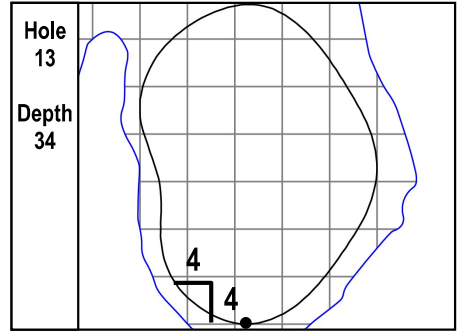

106th PGA CHAMPIONSHIP  
Valhalla Golf Club • Louisville, Kentucky  
Saturday, May 18, 2024 • Round 3

Gridlines are shown at 5 Yard Increments