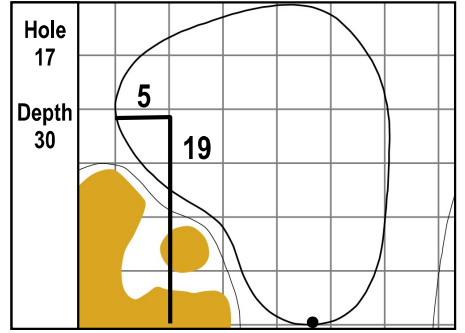

106th PGA CHAMPIONSHIP  
Valhalla Golf Club • Louisville, Kentucky  
Saturday, May 18, 2024 • Round 3

Gridlines are shown at 5 Yard Increments