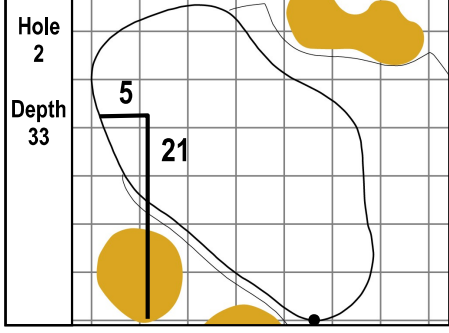

106th PGA CHAMPIONSHIP  
Valhalla Golf Club • Louisville, Kentucky  
Saturday, May 18, 2024 • Round 3

Gridlines are shown at 5 Yard Increments