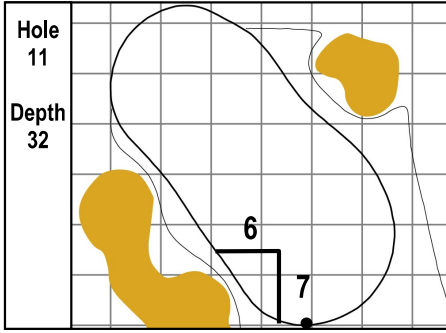

106th PGA CHAMPIONSHIP  
Valhalla Golf Club • Louisville, Kentucky  
Saturday, May 18, 2024 • Round 3

Gridlines are shown at 5 Yard Increments