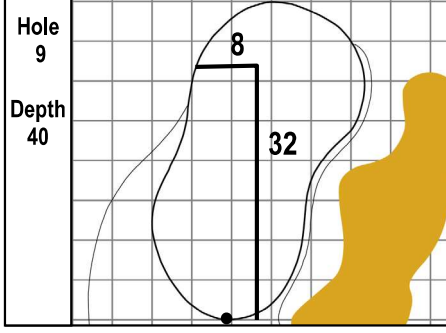

106th PGA CHAMPIONSHIP  
Valhalla Golf Club • Louisville, Kentucky  
Saturday, May 18, 2024 • Round 3

Gridlines are shown at 5 Yard Increments