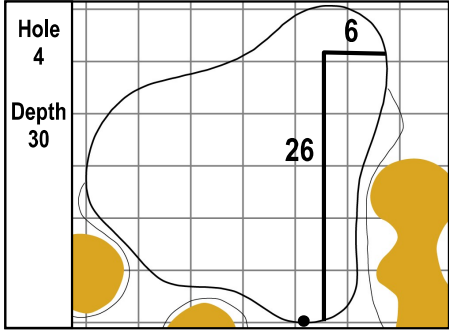

106th PGA CHAMPIONSHIP  
Valhalla Golf Club • Louisville, Kentucky  
Saturday, May 18, 2024 • Round 3

Gridlines are shown at 5 Yard Increments