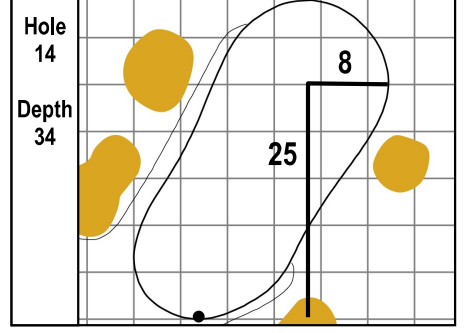

106th PGA CHAMPIONSHIP  
Valhalla Golf Club • Louisville, Kentucky  
Saturday, May 18, 2024 • Round 3

Gridlines are shown at 5 Yard Increments