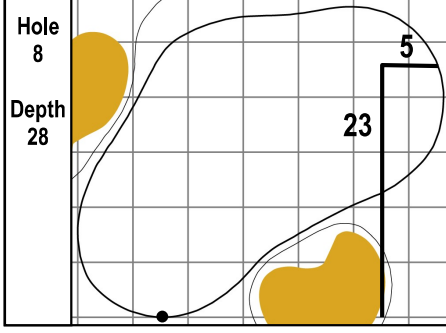

106th PGA CHAMPIONSHIP  
Valhalla Golf Club • Louisville, Kentucky  
Saturday, May 18, 2024 • Round 3

Gridlines are shown at 5 Yard Increments