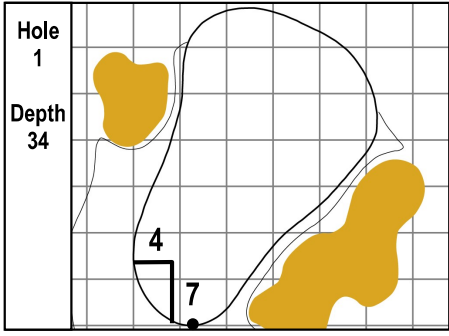

106th PGA CHAMPIONSHIP  
Valhalla Golf Club • Louisville, Kentucky  
Saturday, May 18, 2024 • Round 3

Gridlines are shown at 5 Yard Increments