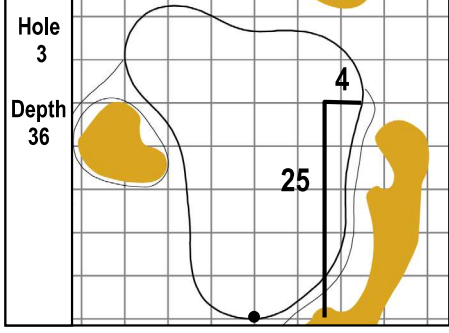

106th PGA CHAMPIONSHIP  
Valhalla Golf Club • Louisville, Kentucky  
Saturday, May 18, 2024 • Round 3

Gridlines are shown at 5 Yard Increments