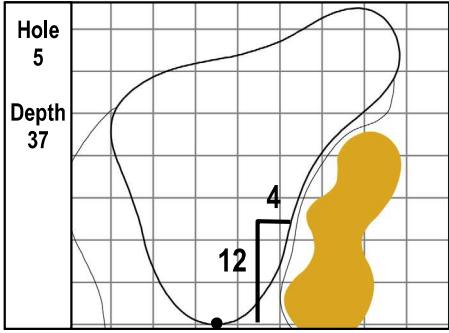

106th PGA CHAMPIONSHIP  
Valhalla Golf Club • Louisville, Kentucky  
Saturday, May 18, 2024 • Round 3

Gridlines are shown at 5 Yard Increments