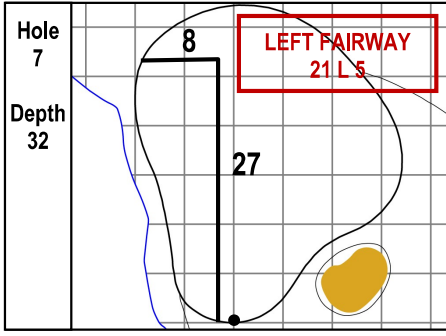

106th PGA CHAMPIONSHIP  
Valhalla Golf Club • Louisville, Kentucky  
Saturday, May 18, 2024 • Round 3

Gridlines are shown at 5 Yard Increments