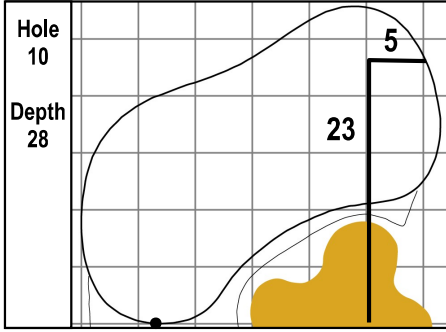

106th PGA CHAMPIONSHIP  
Valhalla Golf Club • Louisville, Kentucky  
Saturday, May 18, 2024 • Round 3

Gridlines are shown at 5 Yard Increments